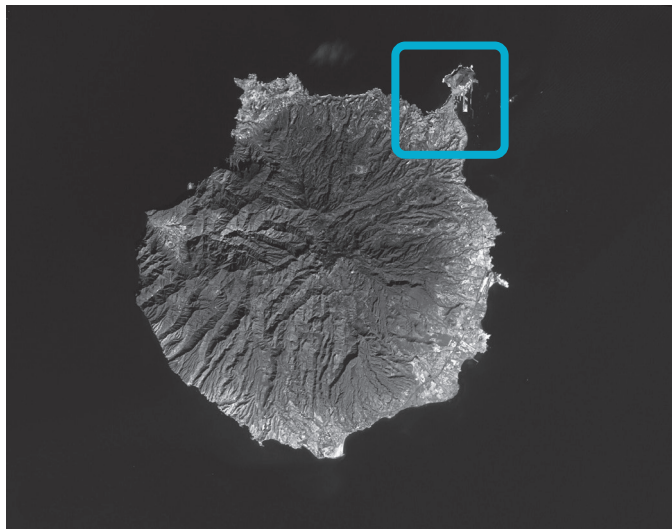

# LITORAL COSTA LAS PALMAS DE GRAN CANARIA

The background is a deep, uniform blue representing the sea. Two white sailboats are visible: one on the left side and one on the right side, both with their sails up. The text is centered in the middle of the image.

CIUDAD  
DE MAR

CIUDAD  
DE MAR

Las Palmas de Gran Canaria

**CIUDAD  
DE MAR**  
Las Palmas de Gran Canaria

**PLAYA DE  
LAS CANTERAS**

A stylized blue logo element consisting of a vertical line that curves at the top into a loop, with a horizontal wavy line extending from the left side of the vertical line.

**PLAYA DE  
LA LAJA**

A stylized white logo element consisting of a vertical line that curves at the top into a loop, with a horizontal wavy line extending from the left side of the vertical line.

**PLAYA DE LAS  
ALCARVANERAS**

A stylized white logo element consisting of a vertical line that curves at the top into a loop, with a horizontal wavy line extending from the left side of the vertical line.

**LA  
CICER**

A stylized blue logo element consisting of a vertical line that curves at the top into a loop, with a horizontal wavy line extending from the left side of the vertical line.